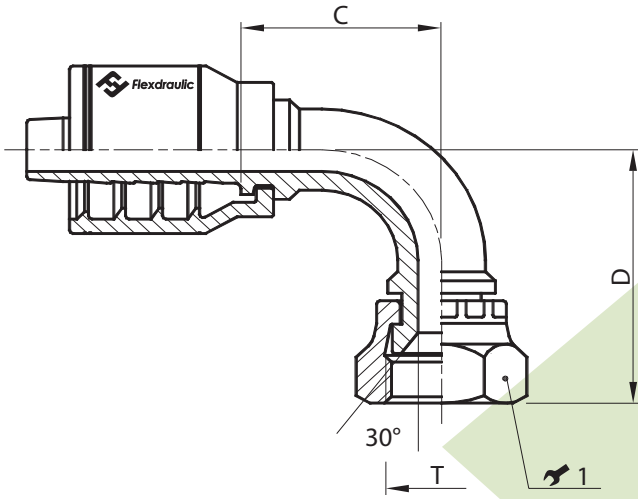

JIS

Komatsu Style Female Swivel - 90° Elbow

Part #	Hose I.D.		Metric Thread (T)	Cutoff (C) Inch	Drop (D) Inch	Wrench	
	Inch	Size				1 (Inch) ↗ 1 (mm)	
A04-14W	1/4"	-04	M14 X 1.5	1.14"	1.63"	3/4"	19
A06-18W	3/8"	-06	M18 X 1.5	1.40"	1.95"	15/16"	24
A08-22W	1/2"	-08	M22 X 1.5	1.87"	2.24"	1 1/16"	27
A12-30W	3/4"	-12	M30 X 1.5	2.42"	3.03"	1 7/16"	36

One Piece Bite The Wire